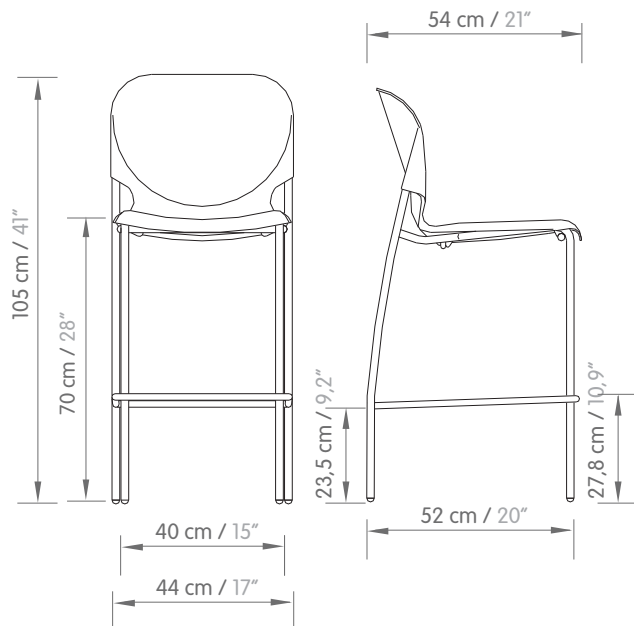

## Dimensiones / Dimensions:

## General Technical Features:

- **Plastic Shell:** Polypropylene.
- **Frame:** C.R. 3/4" tube C-16, 3/4" Cal 14 and CR 1/2" tube Cal 16.
- **Frame Finish:** Powder coat & chrome.
- **Stackability:** 4 units, only for stacker chair.
- **End Caps:** Semispherical in polypropylene.