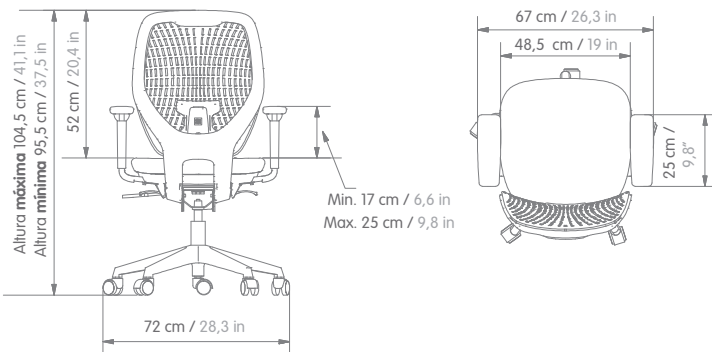

Silla / Chair

Ángulos de inclinación espalda: 90° - 115°
 Backrest tilt angles: 90° - 115°

Nota: Estas dimensiones pueden presentar variaciones de 1 a 2 cm. / These dimensions may vary from 1 to 2 cm.

Banco / Stool

General Technical Features:

- **Backrest Frame:** Injected polypropylene, fiber glass reinforced.
- **Backrest:** Flexible, injected with high performance polymer Dupont™ Hytrel®.
- **Seat:** Polyurethane foam injected. Density 60.
- **Base:** Nylon injected.
- **Armrests:** Injected in nylon with polyurethane pad. Armrest adjustable in height, rotation and depth (3D).
- **Mechanisms:** Height adjustable lumbar support. Reclining backrest in 4 positions. Depth adjustable seat and height adjustable seat.
- **Optional:** Casters: Hard floor nylon casters - Autobrake optional. Glides: Nylon. Only applies for ingo stool. Slider mechanism.
- **Footrest:** Round 18 "black footrest ring. Only applies for ingo stool.