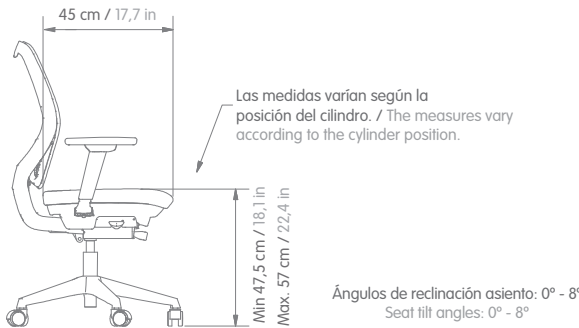

Silla / Chair

Ángulos de inclinación espalda: 90° - 115°
 Backrest tilt angles: 90° - 115°

Nota: Estas dimensiones pueden presentar variaciones de 1 a 2 cm. / These dimensions may vary from 1 to 2 cm.

Banco / Stool

General Technical Features:

- **Backrest Frame:** Injected polypropylene, fiber glass reinforced.
- **Backrest:** Flexible, injected with high performance polymer Dupont™ Hytrel®.
- **Seat:** Polyurethane foam injected. Density 60.
- **Base:** Nylon injected.
- **Armrests:** Injected in nylon with polyurethane pad. Armrest adjustable in height, rotation and depth (3D).
- **Mechanisms:** Height adjustable lumbar support. Reclining backrest in 4 positions. Depth adjustable seat and height adjustable seat.
- **Optional:** Casters: Hard floor nylon casters - Autobrake optional. Glides: Nylon. Only applies for ingo stool. Slider mechanism.
- **Footrest:** Round 18 "black footrest ring. Only applies for ingo stool.